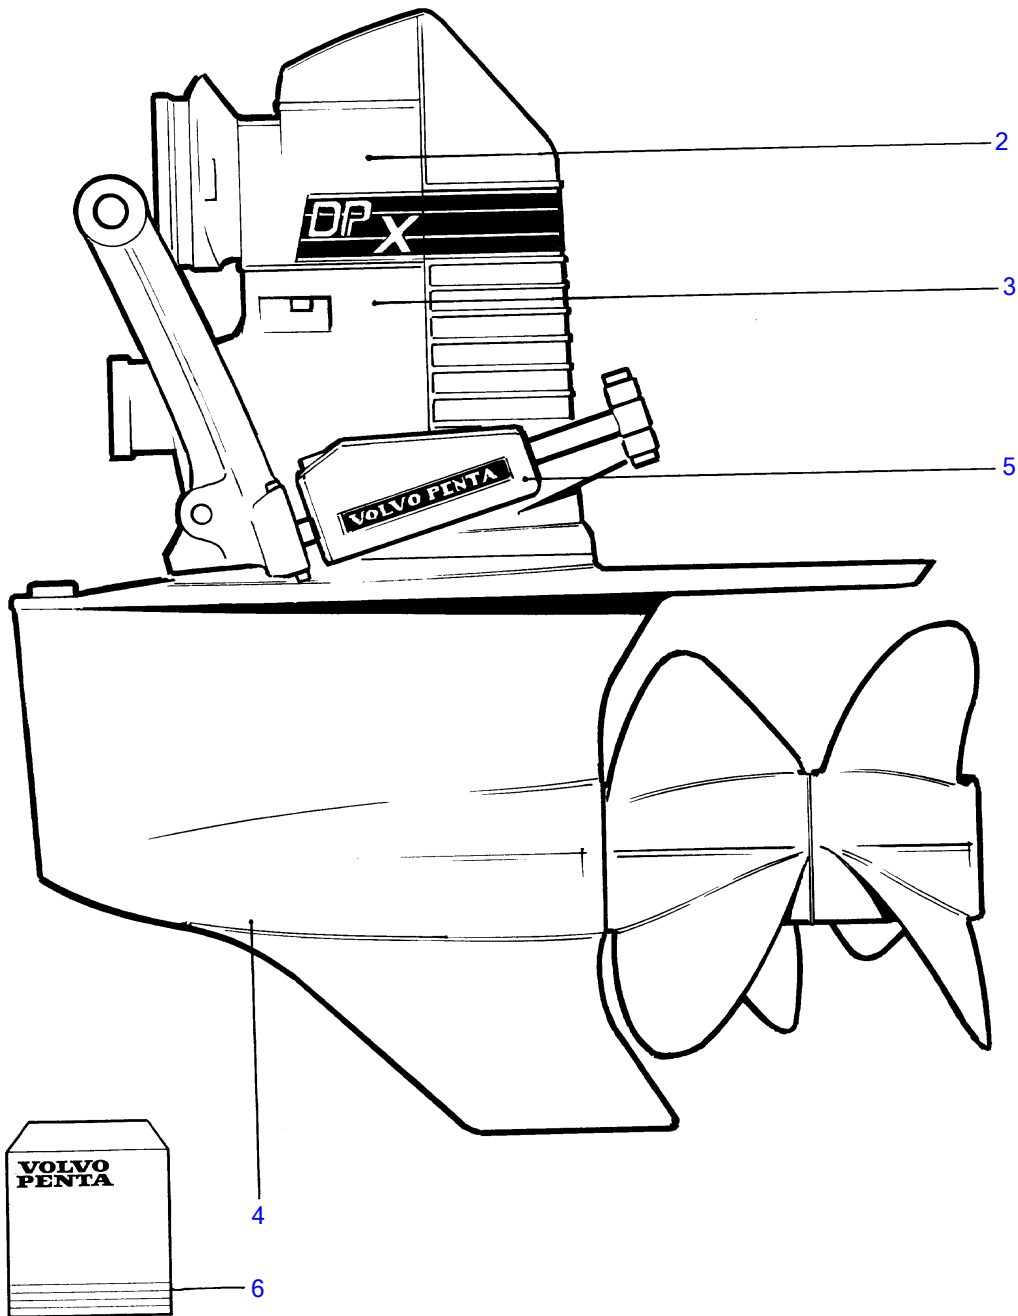

1

15163

DPX

REF	PART NO.	QTY	DESCRIPTION	SEE SEC.	NOTES
1	3868639	1	Drive		(3868023), (872298)
2	873310	1	Gear	620	
3		1	Intermediate housing	621	
4	(872297)	1	Gear	627	Obsolete part
5		X	Steering system		See group 64
6	876266	1	Gasket kit, upper gear		See group 99
	876639	1	Gasket kit, lower gear		See group 99